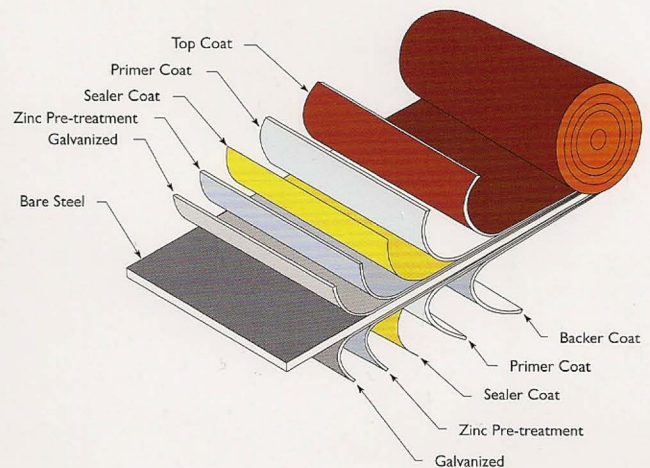

Colors shown are as close to actual colors as allowed by the printing process. Actual metal samples are available; request samples prior to installation. Due to product improvements, changes and other factors, FABRAL reserves the right to change or delete information here-in without prior notice. IR= Initial Reflectivity.

* Energy Star approved.

1 1/2" SSR Features:

- Lifetime Limited Paint Warranty
- Easy Installation
- New or Re-Roofing Applications
- 30% Fewer Parts than Conventional Standing Seam Roofs
- Open Span up to a Maximum 24" on Center Purlins or Furring
- Capable of Pitches as low as 1:12

ENDURACOTE™

PREMIUM DEFENSE
Against the Elements

Enduracote™ is a paint system that takes performance to the next level. Based on cutting edge resin technology, this system offers unbeatable durability and superior long-term performance against the elements. Enduracote is the choice for low maintenance, lasting beauty and outstanding value.

1 1/2" SSR Warranty

Lifetime film integrity warranty for walls and roofs
 30-year warranty against fade and chalk for walls and roofs
 10-year edge rust warranty against acid rain

Oil canning can be caused by many factors and is not cause for rejection. If oil canning occurs, the installation of an ethofoam backer rod under the center of the panels can significantly improve the appearance.