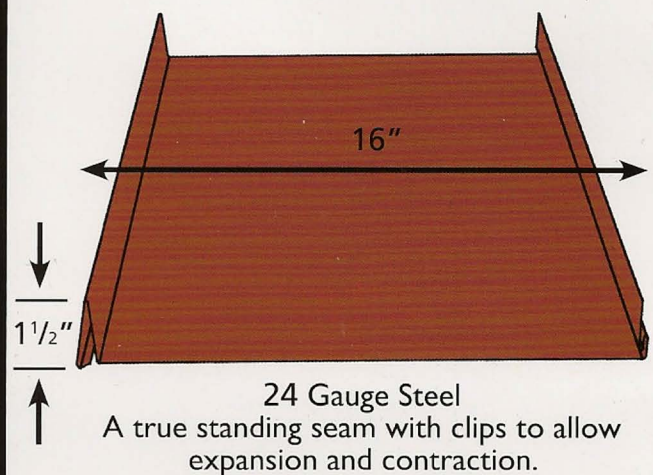

1 1/2" SSR Features:

- Lifetime Limited Paint Warranty
- Easy Installation
- New or Re-Roofing Applications
- 30% Fewer Parts than Conventional Standing Seam Roofs
- Open Span up to a Maximum 24" on Center Purlins or Furring
- Capable of Pitches as low as 1:12

ENDURACOTE™

PREMIUM DEFENSE
Against the Elements

Enduracote™ is a paint system that takes performance to the next level. Based on cutting edge resin technology, this system offers unbeatable durability and superior long-term performance against the elements. Enduracote is the choice for low maintenance, lasting beauty and outstanding value.

1 1/2" SSR Warranty

Lifetime film integrity warranty for walls and roofs
30-year warranty against fade and chalk for walls and roofs
10-year edge rust warranty against acid rain

Oil canning can be caused by many factors and is not cause for rejection. If oil canning occurs, the installation of an ethofoam backer rod under the center of the panels can significantly improve the appearance.