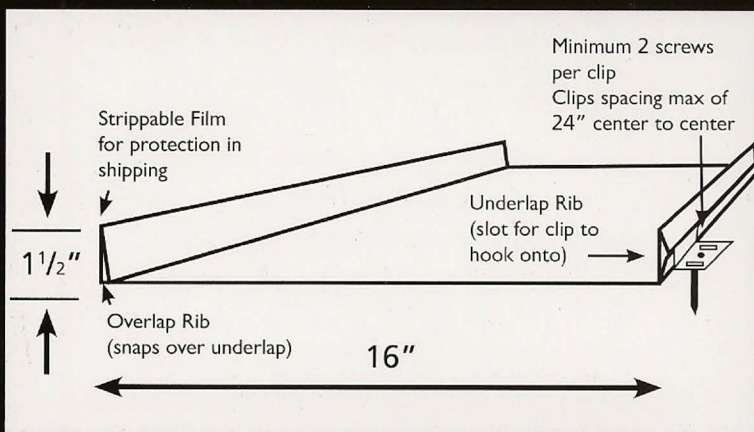

1 1/2" SSR Features:

- Lifetime Limited Paint Warranty
- Easy Installation
- New or Re-Roofing Applications
- 30% Fewer Parts than Conventional Standing Seam Roofs
- Open Span up to a Maximum 24" on Center Purlins or Furring
- Capable of Pitches as low as 1:12

ENDURACOTE™

PREMIUM DEFENSE
Against the Elements

Enduracote™ is a paint system that takes performance to the next level. Based on cutting edge resin technology, this system offers unbeatable durability and superior long-term performance against the elements. Enduracote is the choice for low maintenance, lasting beauty and outstanding value.

1 1/2" SSR Warranty

Lifetime film integrity warranty for walls and roofs
30-year warranty against fade and chalk for walls and roofs
10-year edge rust warranty against acid rain

Oil canning can be caused by many factors and is not cause for rejection. If oil canning occurs, the installation of an ethofoam backer rod under the center of the panels can significantly improve the appearance.