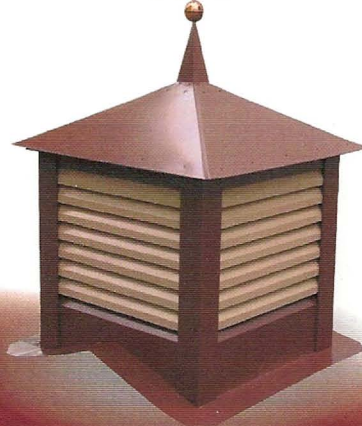

Cupalos

For Ventilation or Decoration.

Cupalos are built from quality galvanized steel, with a factory painted finish. These quality handcrafted cupalos will add years of maintenance free beauty to your structure.

Custom built to match your roof pitch.

Shown with optional weather vanes.

Available in any standard roof metal color.

Available in Four Sizes
(square base)

18" x 18" 24" x 24"

36" x 36" 48" x 48"